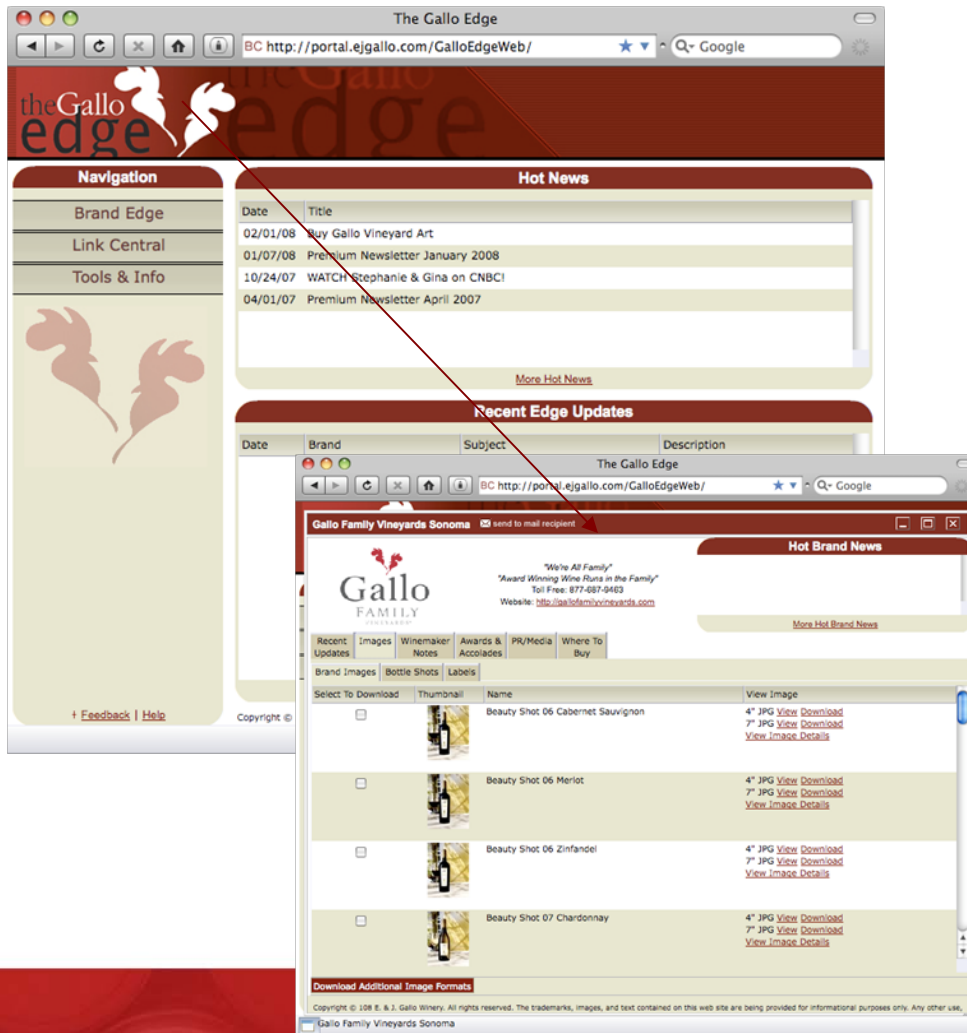

Accessing Gallo Brand Assets is Quick and Easy

The Gallo Edge

- Visit www.trade.ejgallo.com to access site
- Create a Login ID by registering
- Access site anytime from any computer
- Content includes:
 - Brand images
 - Brand labels
 - Winemaker notes
 - Vineyard photography